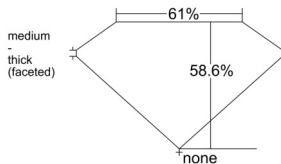

GIA®

FACSIMILE

GIA REPORT 1543042750

Verify this report at GIA.edu

GIA NATURAL DIAMOND DOSSIER®

November 19, 2025
GIA Report Number 1543042750
Shape and Cutting Style ..... Heart Brilliant
Measurements ..... 5.20 x 6.04 x 3.54 mm

GRADING RESULTS

Carat Weight ..... 0.65 carat
Color Grade ..... D
Clarity Grade SI1

ADDITIONAL GRADING INFORMATION

Polish ..... Excellent
Symmetry ..... Very Good
Fluorescence ..... None
Clarity Characteristics ..... Crystal
Inscription(s): GIA 1543042750

PROPORTIONS

Profile not to actual proportions

GRADING SCALES

GIA COLOR SCALE		GIA CLARITY SCALE			
COLORLESS	D	VERY VERY SLIGHTLY INCLUDED	FLAWLESS		
	E		INTERNALLY FLAWLESS		
	F		VVS₁		
	NEAR COLORLESS	G	VERY SLIGHTLY INCLUDED	VVS₂	
		H		VS₁	
		FAINT	I	SLIGHTLY INCLUDED	VS₂
			J		SI₁
	K		SI₂		
	LIGHT		L	INCLUDED	I₁
			M		I₂
N			I₃		
O					
P					
Q					
R