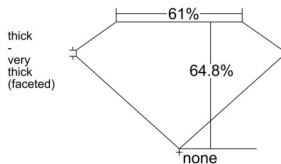

GIA®

FACSIMILE

GIA REPORT 1543043158

Verify this report at GIA.edu

GIA NATURAL DIAMOND DOSSIER®

November 19, 2025
GIA Report Number 1543043158
Shape and Cutting Style ..... Oval Brilliant
Measurements ..... 5.46 x 4.16 x 2.70 mm

GRADING RESULTS

Carat Weight ..... 0.40 carat
Color Grade ..... H
Clarity Grade VS1

ADDITIONAL GRADING INFORMATION

Polish ..... Excellent
Symmetry ..... Very Good
Fluorescence ..... None
Clarity Characteristics ..... Crystal, Cloud, Pinpoint
Inscription(s): GIA 1543043158

PROPORTIONS

Profile not to actual proportions

GRADING SCALES

GIA COLOR SCALE		GIA CLARITY SCALE			
COLORLESS	D	VERY VERY SLIGHTLY INCLUDED	FLAWLESS		
	E		INTERNALLY FLAWLESS		
	F		VS₁		
	G		VS₂		
	NEAR COLORLESS	H	VERY SLIGHTLY INCLUDED	VS₁	
		I		VS₂	
		FAINT	J	SLIGHTLY INCLUDED	SI₁
			K		SI₂
	L		I₁		
	M		I₂		
VERT LIGHT	N	INCLUDED	I₃		
	O				
	P				
	Q				
	R				
	S				
LIGHT	T				
	U				
	V				
	W				
	X				
Y					
Z