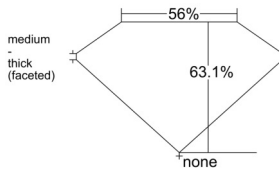

GIA®

FACSIMILE

GIA REPORT 1543051254

Verify this report at GIA.edu

GIA NATURAL DIAMOND DOSSIER®

November 19, 2025
GIA Report Number 1543051254
Shape and Cutting Style ..... Pear Brilliant
Measurements ..... 5.81 x 3.71 x 2.34 mm

GRADING RESULTS

Carat Weight ..... 0.30 carat
Color Grade ..... G
Clarity Grade SI1

ADDITIONAL GRADING INFORMATION

Polish ..... Excellent
Symmetry ..... Very Good
Fluorescence ..... None
Clarity Characteristics ..... Crystal
Inscription(s): GIA 1543051254

PROPORTIONS

Profile not to actual proportions

GRADING SCALES

GIA COLOR SCALE		GIA CLARITY SCALE			
COLORLESS	D	VERY VERY SLIGHTLY INCLUDED	FLAWLESS		
	E		INTERNALLY FLAWLESS		
	F	VERY SLIGHTLY INCLUDED	VVS₁		
	G		VVS₂		
	H		VS₁		
	NEAR COLORLESS	I	SLIGHTLY INCLUDED	SI₁	
		J		SI₂	
		FAINT	K	INCLUDED	I₁
			L		I₂
			M		I₃
VERT LIGHT	N				
	O				
	P				
	Q				
	R				
	S				
	T				
LIGHT	U				
	V				
	W				
	X				
Y					
Z