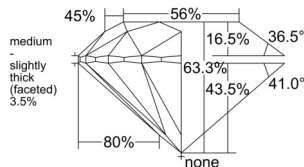

GIA®

FACSIMILE

GIA REPORT 1543056355

Verify this report at GIA.edu

GIA NATURAL DIAMOND DOSSIER®

November 19, 2025
GIA Report Number 1543056355
Shape and Cutting Style ..... Round Brilliant
Measurements ..... 5.32 - 5.36 x 3.38 mm

GRADING RESULTS

Carat Weight ..... 0.59 carat
Color Grade ..... G
Clarity Grade VS1
Cut Grade ..... Excellent

ADDITIONAL GRADING INFORMATION

Polish ..... Excellent
Symmetry ..... Excellent
Fluorescence ..... None
Clarity Characteristics ..... Cloud
Inscription(s): GIA 1543056355

PROPORTIONS

Profile to actual proportions