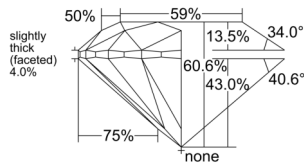

GIA®

FACSIMILE

GIA REPORT 1543104063

Verify this report at GIA.edu

GIA NATURAL DIAMOND DOSSIER®

November 27, 2025
GIA Report Number 1543104063
Shape and Cutting Style ..... Round Brilliant
Measurements ..... 5.08 - 5.11 x 3.09 mm

GRADING RESULTS

Carat Weight ..... 0.50 carat
Color Grade ..... G
Clarity Grade VS1
Cut Grade ..... Excellent

ADDITIONAL GRADING INFORMATION

Polish ..... Excellent
Symmetry ..... Excellent
Fluorescence ..... None
Clarity Characteristics ..... Crystal, Feather, Pinpoint
Inscription(s): GIA 1543104063

PROPORTIONS

Profile to actual proportions