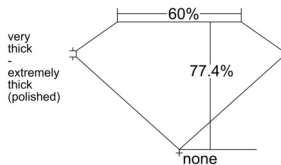

GIA®

FACSIMILE

GIA REPORT 1543128995

Verify this report at GIA.edu

GIA NATURAL DIAMOND DOSSIER®

December 01, 2025
GIA Report Number 1543128995
Shape and Cutting Style ..... Square Modified Brilliant
Measurements ..... 4.42 x 4.42 x 3.42 mm

GRADING RESULTS

Carat Weight ..... 0.57 carat
Color Grade I
Clarity Grade SI2

ADDITIONAL GRADING INFORMATION

Polish ..... Very Good
Symmetry ..... Very Good
Fluorescence ..... None
Clarity Characteristics ..... Crystal, Cloud
Inscription(s): GIA 1543128995

PROPORTIONS

Profile not to actual proportions

GRADING SCALES

GIA COLOR SCALE		GIA CLARITY SCALE			
COLORLESS	D	VERY VERY SLIGHTLY INCLUDED	FLAWLESS		
	E		INTERNALLY FLAWLESS		
	F	VERY SLIGHTLY INCLUDED	VVS₁		
	G		VVS₂		
	H		VS₁		
	NEAR COLORLESS	I	SLIGHTLY INCLUDED	VS₂	
		J		SI₁	
		FAINT	K	INCLUDED	SI₂
			L		I₁
			M		I₂
VERT LIGHT	N	LIGHT	I₃		
	O				
	P				
	Q				
	R