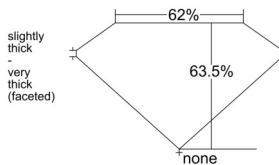

GIA®

FACSIMILE

GIA REPORT 1543145759

Verify this report at GIA.edu

GIA NATURAL DIAMOND DOSSIER®

December 05, 2025
GIA Report Number 1543145759
Shape and Cutting Style ..... Pear Brilliant
Measurements ..... 6.16 x 3.86 x 2.45 mm

GRADING RESULTS

Carat Weight ..... 0.35 carat
Color Grade ..... G
Clarity Grade VS1

ADDITIONAL GRADING INFORMATION

Polish ..... Excellent
Symmetry ..... Very Good
Fluorescence ..... Faint
Clarity Characteristics ..... Crystal, Pinpoint
Inscription(s): GIA 1543145759

PROPORTIONS

Profile not to actual proportions

GRADING SCALES

GIA COLOR SCALE		GIA CLARITY SCALE			
COLORLESS	D	VERY VERY SLIGHTLY INCLUDED	FLAWLESS		
	E		INTERNALLY FLAWLESS		
	F		VVS₁		
	NEAR COLORLESS	G	VERY SLIGHTLY INCLUDED	VVS₂	
		H		VS₁	
		FAINT	I	SLIGHTLY INCLUDED	VS₂
			J		SI₁
			K		SI₂
	LIGHT	L	INCLUDED	I₁	
		M		I₂	
N		I₃			
O					
P					
Q					
R					
S					
T					
U					
V					
W					
X					
Y					
Z