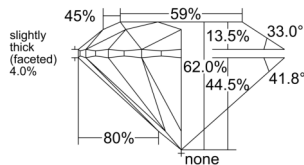

GIA®

FACSIMILE

GIA REPORT 1543164875

Verify this report at GIA.edu

GIA NATURAL DIAMOND DOSSIER®

December 08, 2025
GIA Report Number 1543164875
Shape and Cutting Style ..... Round Brilliant
Measurements ..... 5.11 - 5.13 x 3.17 mm

GRADING RESULTS

Carat Weight ..... 0.51 carat
Color Grade ..... H
Clarity Grade S11
Cut Grade ..... Excellent

ADDITIONAL GRADING INFORMATION

Polish ..... Excellent
Symmetry ..... Excellent
Fluorescence ..... None
Clarity Characteristics ..... Cloud, Crystal, Feather
Inspection(s): GIA 1543164875

PROPORTIONS

Profile to actual proportions