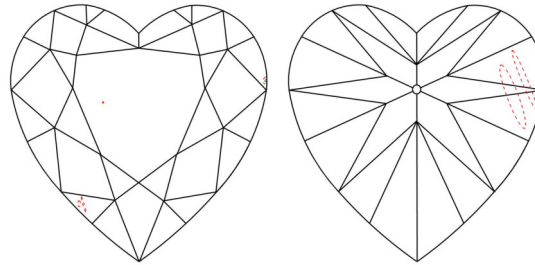

GIA NATURAL DIAMOND GRADING REPORT

December 08, 2025
 GIA Report Number 1543170772
 Shape and Cutting Style Heart Brilliant
 Measurements 5.50 x 6.64 x 4.38 mm

GRADING RESULTS

Carat Weight 1.00 carat
 Color Grade I
 Clarity Grade VVS2

ADDITIONAL GRADING INFORMATION

Polish Excellent
 Symmetry Excellent
 Fluorescence None
 Inscription(s): GIA 1543170772
 Comments: Additional clouds are not shown.

PROPORTIONS

Profile not to actual proportions

CLARITY CHARACTERISTICS

KEY TO SYMBOLS*

- Cloud
- Pinpoint
- Indented Natural

* Red symbols denote internal characteristics (inclusions). Green or black symbols denote external characteristics (blemishes). Diagram is an approximate representation of the diamond, and symbols shown indicate type, position, and approximate size of clarity characteristics. All clarity characteristics may not be shown. Details of finish are not shown.