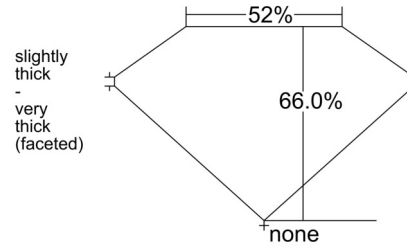

GIA REPORT
1543170772

Verify this report at GIA.edu

FACSIMILE

This is a digital representation of the original GIA Report. This representation might not be accepted in lieu of the original GIA Report in certain circumstances. The original GIA Report includes certain security features which are not reproducible on this facsimile.

GIA NATURAL DIAMOND GRADING REPORT

December 08, 2025
GIA Report Number 1543170772
Shape and Cutting Style ..... Heart Brilliant
Measurements ..... 5.50 x 6.64 x 4.38 mm

GRADING RESULTS

Carat Weight ..... 1.00 carat
Color Grade I
Clarity Grade VVS2

ADDITIONAL GRADING INFORMATION

Polish ..... Excellent
Symmetry ..... Excellent
Fluorescence ..... None
Inscription(s): GIA 1543170772
Comments: Additional clouds are not shown.

PROPORTIONS

Profile not to actual proportions