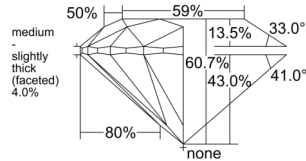

GIA®

FACSIMILE

GIA REPORT 1543174004

Verify this report at GIA.edu

GIA NATURAL DIAMOND DOSSIER®

December 08, 2025
GIA Report Number 1543174004
Shape and Cutting Style ..... Round Brilliant
Measurements ..... 5.14 - 5.15 x 3.13 mm

GRADING RESULTS

Carat Weight ..... 0.51 carat
Color Grade I
Clarity Grade S11
Cut Grade ..... Excellent

ADDITIONAL GRADING INFORMATION

Polish ..... Excellent
Symmetry ..... Excellent
Fluorescence ..... None
Clarity Characteristics ..... Cloud, Crystal, Feather
Inscription(s): GIA 1543174004

PROPORTIONS

Profile to actual proportions

GRADING SCALES

GIA COLOR SCALE	GIA CLARITY SCALE	GIA CUT SCALE	
D	FLAWLESS	EXCELLENT	
E	INTERNALLY FLAWLESS		
F		VVS₁	VERY GOOD
G	VVS₂		
H	VS₁	GOOD	
I	VS₂		
J	S1₁	FAIR	
K	S1₂		
L	I₁	POOR	
M	I₂		
N	I₃		
O			
P			
Q			
R			
S			
T			
U			
V			
W			
X			
Y			
Z