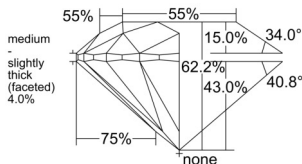

GIA®

FACSIMILE

GIA REPORT

1543174084

Verify this report at GIA.edu

GIA NATURAL DIAMOND DOSSIER®

December 06, 2025
GIA Report Number 1543174084
Shape and Cutting Style ..... Round Brilliant
Measurements ..... 6.17 - 6.20 x 3.85 mm

GRADING RESULTS

Carat Weight ..... 0.91 carat
Color Grade ..... J
Clarity Grade VVS1
Cut Grade ..... Excellent

ADDITIONAL GRADING INFORMATION

Polish ..... Excellent
Symmetry ..... Excellent
Fluorescence ..... None
Clarity Characteristics ..... Pinpoint, Feather
Inscription(s): GIA 1543174084

PROPORTIONS

Profile to actual proportions

GRADING SCALES

GIA COLOR SCALE

COLORED	D
	E
	F
	G
	H
	I
	J
NEAR COLORLESS	K
	L
FAIN	M
	N
	O
	P
VERY LIGHT	Q
	R
	S
	T
	U
	V
LIGHT	W
	X
	Y
	Z

GIA CLARITY SCALE

FLAWLESS	FLAWLESS		
		EXCELLENT	
INTERNALLY FLAWLESS	VVS₁	VERY GOOD	
			VVS₂
VERY SLIGHTLY INCLUDED	VS₁	GOOD	
	VS₂		
SLIGHTLY INCLUDED	SI₁	FAIR	
	SI₂		
INCLUDED	I₁	POOR	
	I₂		
	I₃		

GIA CUT SCALE

EXCELLENT
VERY GOOD
GOOD
FAIR
POOR