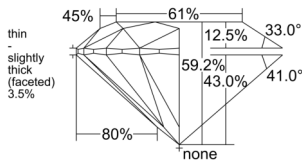

GIA®

FACSIMILE

GIA REPORT 1543175740

Verify this report at GIA.edu

GIA NATURAL DIAMOND DOSSIER®

December 08, 2025
GIA Report Number 1543175740
Shape and Cutting Style ..... Round Brilliant
Measurements ..... 3.81 - 3.83 x 2.26 mm

GRADING RESULTS

Carat Weight ..... 0.20 carat
Color Grade ..... G
Clarity Grade VVS2
Cut Grade ..... Excellent

ADDITIONAL GRADING INFORMATION

Polish ..... Excellent
Symmetry ..... Excellent
Fluorescence ..... Faint
Clarity Characteristics..... Cloud, Pinpoint, Needle, Feather
Inscription(s): GIA 1543175740

PROPORTIONS

GRADING SCALES

GIA COLOR SCALE	GIA CLARITY SCALE	GIA CUT SCALE	
D	FLAWLESS	EXCELLENT	
E	INTERNALLY FLAWLESS		
F		VVS₁	VERY GOOD
G	VVS₂		
H	VS₁	GOOD	
I	VS₂		
J	SI₁	FAIR	
K	SI₂		
L	I₁	POOR	
M	I₂		
N	I₃		
O			
P			
Q			
R			
S			
T			
U			
V			
W			
X			
Y			
Z