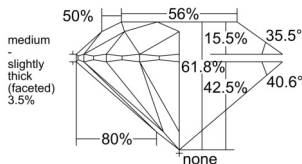

GIA®

FACSIMILE

GIA REPORT 1543178868

Verify this report at GIA.edu

GIA NATURAL DIAMOND DOSSIER®

December 08, 2025
GIA Report Number 1543178868
Shape and Cutting Style ..... Round Brilliant
Measurements ..... 4.73 - 4.75 x 2.93 mm

GRADING RESULTS

Carat Weight ..... 0.40 carat
Color Grade ..... H
Clarity Grade VS1
Cut Grade ..... Excellent

ADDITIONAL GRADING INFORMATION

Polish ..... Excellent
Symmetry ..... Excellent
Fluorescence ..... None
Clarity Characteristics ..... Crystal, Needle
Inscription(s): GIA 1543178868

PROPORTIONS

GRADING SCALES

GIA COLOR SCALE	GIA CLARITY SCALE	GIA CUT SCALE	
D	FLAWLESS	EXCELLENT	
E	INTERNALLY FLAWLESS		
F		VVS₁	VERY GOOD
G	VVS₂		
H	VS₁	GOOD	
I	VS₂		
J	SI₁	FAIR	
K	SI₂		
L	I₁	POOR	
M			
N			
O	I₂		
P			
Q			
R	I₃		
S			
T			
U			
V			
W			
X			
Y			
Z