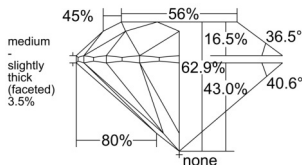

GIA®

FACSIMILE

GIA REPORT 1543184401

Verify this report at GIA.edu

GIA NATURAL DIAMOND DOSSIER®

December 08, 2025
GIA Report Number 1543184401
Shape and Cutting Style ..... Round Brilliant
Measurements ..... 5.64 - 5.68 x 3.56 mm

GRADING RESULTS

Carat Weight ..... 0.70 carat
Color Grade I
Clarity Grade VVS2
Cut Grade ..... Excellent

ADDITIONAL GRADING INFORMATION

Polish ..... Excellent
Symmetry ..... Excellent
Fluorescence ..... None
Clarity Characteristics..... Pinpoint, Needle, Indented Natural
Inscription(s): GIA 1543184401

PROPORTIONS

GRADING SCALES

GIA COLOR SCALE

COLOREDNESS	D
	E
	F
	G
	H
	I
	J
NEAR COLORLESS	K
	L
FAIN	M
	N
	O
	P
VERY LIGHT	Q
	R
	S
	T
	U
	V
	W
	X
	Y
LIGHT	Z

GIA CLARITY SCALE

VERY VERY SLIGHTLY INCLUDED	FLAWLESS
	INTERNALLY FLAWLESS
VERY SLIGHTLY INCLUDED	VVS₁
	VVS₂
SLIGHTLY INCLUDED	VS₁
	VS₂
INCLUDED	SI₁
	SI₂
	I₁
	I₂
	I₃

GIA CUT SCALE

EXCELLENT
VERY GOOD
GOOD
FAIR
POOR