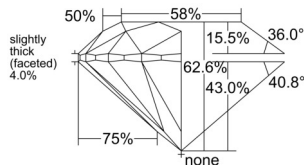

GIA®

FACSIMILE

GIA REPORT 1543191291

Verify this report at GIA.edu

GIA NATURAL DIAMOND DOSSIER®

December 08, 2025
GIA Report Number 1543191291
Shape and Cutting Style ..... Round Brilliant
Measurements ..... 5.60 - 5.64 x 3.52 mm

GRADING RESULTS

Carat Weight ..... 0.70 carat
Color Grade I
Clarity Grade VS1
Cut Grade ..... Excellent

ADDITIONAL GRADING INFORMATION

Polish ..... Excellent
Symmetry ..... Excellent
Fluorescence ..... None
Clarity Characteristics ..... Feather, Pinpoint
Inscription(s): GIA 1543191291

PROPORTIONS

Profile to actual proportions