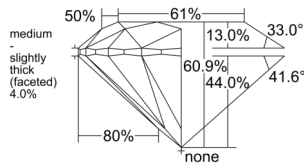

GIA®

FACSIMILE

GIA REPORT 1543198137

Verify this report at GIA.edu

GIA NATURAL DIAMOND DOSSIER®

December 09, 2025
GIA Report Number 1543198137
Shape and Cutting Style ..... Round Brilliant
Measurements ..... 4.78 - 4.80 x 2.92 mm

GRADING RESULTS

Carat Weight ..... 0.41 carat
Color Grade ..... G
Clarity Grade S11
Cut Grade ..... Excellent

ADDITIONAL GRADING INFORMATION

Polish ..... Excellent
Symmetry ..... Excellent
Fluorescence ..... None
Clarity Characteristics ..... Cloud
Inscription(s): GIA 1543198137

PROPORTIONS

Profile to actual proportions

GRADING SCALES

GIA COLOR SCALE

COLORLESS	D
	E
	F
	G
	H
	I
	J
NEAR COLORLESS	K
	L
FAIN	M
	N
	O
	P
VERY LIGHT	Q
	R
	S
	T
	U
	V
LIGHT	W
	X
	Y
	Z

GIA CLARITY SCALE

FLAWLESS	INTERNAL FLAWLESS	
		FLAWLESS
VERY VERY SLIGHTLY INCLUDED	VVS₁	
	VVS₂	
VERY SLIGHTLY INCLUDED	VS₁	
	VS₂	
SLIGHTLY INCLUDED	SI₁	
	SI₂	
INCLUDED	I₁	
	I₂	
	I₃	

GIA CUT SCALE

EXCELLENT
VERY GOOD
GOOD
FAIR
POOR