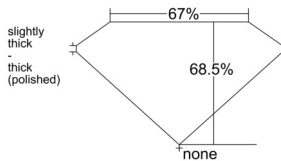

GIA®

FACSIMILE

GIA REPORT 1543231879

Verify this report at GIA.edu

GIA NATURAL DIAMOND DOSSIER®

December 12, 2025
GIA Report Number 1543231879
Shape and Cutting Style ..... **Cut-Cornered Rectangular Modified Brilliant**
Measurements ..... 5.08 x 3.99 x 2.73 mm

GRADING RESULTS

Carat Weight ..... 0.52 carat
Color Grade ..... E
Clarity Grade VS1

ADDITIONAL GRADING INFORMATION

Polish ..... Excellent
Symmetry ..... Very Good
Fluorescence ..... None
Clarity Characteristics ..... Crystal, Needle, Pinpoint
Inscription(s): GIA 1543231879

PROPORTIONS

Profile not to actual proportions

GRADING SCALES

GIA COLOR SCALE		GIA CLARITY SCALE			
COLORLESS	D	VERY VERY SLIGHTLY INCLUDED	FLAWLESS		
	E		INTERNALLY FLAWLESS		
	F	VERY SLIGHTLY INCLUDED	VVS₁		
	G		VVS₂		
	H		VS₁		
	NEAR COLORLESS	I	SLIGHTLY INCLUDED	VS₂	
		J		SI₁	
		FAINT	K	INCLUDED	SI₂
			L		I₁
			M		I₂
VERT LIGHT	N	LIGHT	I₃		
	O				
	P				
	Q				
	R