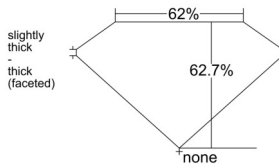

GIA®

FACSIMILE

GIA REPORT 1543234218

Verify this report at GIA.edu

GIA NATURAL DIAMOND DOSSIER®

December 15, 2025
GIA Report Number 1543234218
Shape and Cutting Style ..... Marquise Brilliant
Measurements ..... 6.49 x 3.57 x 2.24 mm

GRADING RESULTS

Carat Weight ..... 0.30 carat
Color Grade ..... D
Clarity Grade VVS1

ADDITIONAL GRADING INFORMATION

Polish ..... Excellent
Symmetry ..... Very Good
Fluorescence ..... Faint
Clarity Characteristics ..... Cloud
Inscription(s): GIA 1543234218

PROPORTIONS

Profile not to actual proportions

GRADING SCALES

GIA COLOR SCALE		GIA CLARITY SCALE			
COLORLESS	D	VERY VERY SLIGHTLY INCLUDED	FLAWLESS		
	E		INTERNALLY FLAWLESS		
	F	VERY SLIGHTLY INCLUDED	VVS₁		
	G		VVS₂		
	H		VS₁		
	NEAR COLORLESS	I	SLIGHTLY INCLUDED	VS₂	
		J		SI₁	
		FAINT	K	INCLUDED	SI₂
			L		I₁
			M		I₂
VERT LIGHT	N	LIGHT	I₃		
	O				
	P				
	Q				
	R