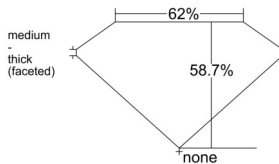

GIA®

FACSIMILE

GIA REPORT 1543240720

Verify this report at GIA.edu

GIA NATURAL DIAMOND DOSSIER®

December 19, 2025
GIA Report Number 1543240720
Shape and Cutting Style ..... Pear Brilliant
Measurements ..... 6.13 x 3.86 x 2.26 mm

GRADING RESULTS

Carat Weight ..... 0.31 carat
Color Grade ..... G
Clarity Grade VS1

ADDITIONAL GRADING INFORMATION

Polish ..... Excellent
Symmetry ..... Excellent
Fluorescence ..... None
Clarity Characteristics..Crystal, Cloud, Pinpoint, Indented Natural
Inscription(s): GIA 1543240720

PROPORTIONS

Profile not to actual proportions

GRADING SCALES

GIA COLOR SCALE		GIA CLARITY SCALE	
COLORLESS	D	VERY VERY SLIGHTLY INCLUDED	FLAWLESS
	E		INTERNALLY FLAWLESS
	F		VVS₁
	G		VVS₂
	H		VS₁
	I		VS₂
	J		SI₁
	K		SI₂
	L		I₁
	M		I₂
NEAR COLORLESS	N	SLIGHTLY INCLUDED	I₃
	O		
	P		
	Q		
FAINT	R		
	S		
	T		
	U		
VERTICALLY FAINT	V		
	W		
	X		
	Y		
COLORLESS	Z