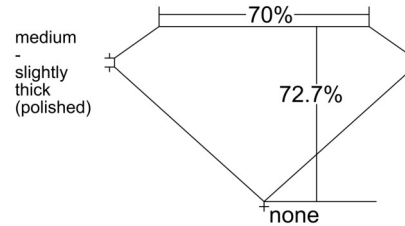

**GIA NATURAL DIAMOND GRADING REPORT**

December 19, 2025  
 GIA Report Number ..... 1543256388  
 Shape and Cutting Style ..... **Square Modified Brilliant**  
 Measurements ..... 6.77 x 6.76 x 4.92 mm

**GRADING RESULTS**

Carat Weight ..... 2.00 carat  
 Color Grade ..... L  
 Clarity Grade ..... VS1

**ADDITIONAL GRADING INFORMATION**

Polish ..... Excellent  
 Symmetry ..... Very Good  
 Fluorescence ..... None  
 Inscription(s): GIA 1543256388

**PROPORTIONS**

Profile not to actual proportions

**CLARITY CHARACTERISTICS**

**KEY TO SYMBOLS\***

-  Feather
-  Cavity
-  Indented Natural

\* Red symbols denote internal characteristics (inclusions). Green or black symbols denote external characteristics (blemishes). Diagram is an approximate representation of the diamond, and symbols shown indicate type, position, and approximate size of clarity characteristics. All clarity characteristics may not be shown. Details of finish are not shown.