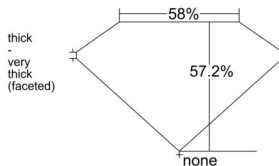

GIA®

FACSIMILE

GIA REPORT 1543267750

Verify this report at GIA.edu

GIA NATURAL DIAMOND DOSSIER®

December 18, 2025
GIA Report Number 1543267750
Shape and Cutting Style ..... Heart Brilliant
Measurements ..... 5.57 x 5.97 x 3.41 mm

GRADING RESULTS

Carat Weight ..... 0.70 carat
Color Grade ..... H
Clarity Grade VS1

ADDITIONAL GRADING INFORMATION

Polish ..... Excellent
Symmetry ..... Excellent
Fluorescence ..... None
Clarity Characteristics..... Crystal, Feather, Knot, Cloud
Inscription(s): GIA 1543267750

PROPORTIONS

Profile not to actual proportions

GRADING SCALES

GIA COLOR SCALE		GIA CLARITY SCALE	
COLORLESS	D	VERY VERY SLIGHTLY INCLUDED	FLAWLESS
	E		INTERNALLY FLAWLESS
	F		VVS₁
	G		VVS₂
	H		VS₁
	I		VS₂
	J		SI₁
	K		SI₂
	L		I₁
	M		I₂
NEAR COLORLESS	N	SLIGHTLY INCLUDED	I₃
	O		
	P		
	Q		
FAINT	R		
	S		
	T		
	U		
VERT LIGHT	V		
	W		
	X		
	Y		
LIGHT	Z