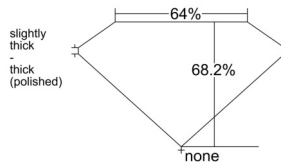

GIA®

FACSIMILE

GIA REPORT 1543280701

Verify this report at GIA.edu

GIA NATURAL DIAMOND DOSSIER®

December 22, 2025
GIA Report Number 1543280701
Shape and Cutting Style ..... **Cut-Cornered Rectangular Modified Brilliant**
Measurements ..... 5.09 x 4.00 x 2.73 mm

GRADING RESULTS

Carat Weight ..... 0.50 carat
Color Grade ..... G
Clarity Grade VS1

ADDITIONAL GRADING INFORMATION

Polish ..... Excellent
Symmetry ..... Excellent
Fluorescence ..... None
Clarity Characteristics ..... Feather, Needle
Inscription(s): GIA 1543280701

PROPORTIONS

Profile not to actual proportions

GRADING SCALES

GIA COLOR SCALE		GIA CLARITY SCALE			
COLORLESS	D	VERY VERY SLIGHTLY INCLUDED	FLAWLESS		
	E		INTERNALLY FLAWLESS		
	F	VERY SLIGHTLY INCLUDED	VVS₁		
	G		VVS₂		
	H		VS₁		
	NEAR COLORLESS	I	SLIGHTLY INCLUDED	VS₂	
		J		SI₁	
		FAINT	K	INCLUDED	SI₂
			L		I₁
			M		I₂
VERT LIGHT	N	LIGHT	I₃		
	O				
	P				
	Q				
	R				
	S				
	T				
LIGHT	U				
	V				
	W				
	X				
Y					
Z