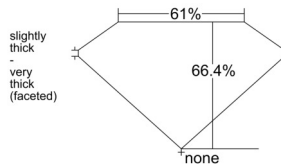

GIA®

FACSIMILE

GIA REPORT 1543284146

Verify this report at GIA.edu

GIA NATURAL DIAMOND DOSSIER®

December 22, 2025
GIA Report Number 1543284146
Shape and Cutting Style ..... Pear Brilliant
Measurements ..... 6.46 x 4.40 x 2.92 mm

GRADING RESULTS

Carat Weight ..... 0.50 carat
Color Grade ..... H
Clarity Grade VS1

ADDITIONAL GRADING INFORMATION

Polish ..... Excellent
Symmetry ..... Very Good
Fluorescence ..... None
Clarity Characteristics ..... Crystal, Needle, Pinpoint
Inscription(s): GIA 1543284146

PROPORTIONS

Profile not to actual proportions

GRADING SCALES

GIA COLOR SCALE		GIA CLARITY SCALE		
NEAR COLORLESS	D	VERY VERY SLIGHTLY INCLUDED	FLAWLESS	
	E		INTERNALLY FLAWLESS	
	F	VERY SLIGHTLY INCLUDED	VVS₁	
	G		VVS₂	
	H		VS₁	
	FAINT	I	SLIGHTLY INCLUDED	VS₂
		J		SI₁
		K	INCLUDED	SI₂
		L		I₁
		M		I₂
VERT LIGHT	N	LIGHT	I₃	
	O			
	P			
	Q			
	R