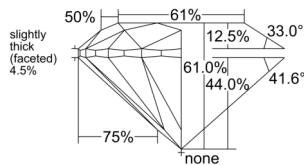

GIA®

FACSIMILE

GIA REPORT

1543291144

Verify this report at GIA.edu

GIA NATURAL DIAMOND DOSSIER®

December 23, 2025
GIA Report Number 1543291144
Shape and Cutting Style ..... Round Brilliant
Measurements ..... 5.30 - 5.34 x 3.24 mm

GRADING RESULTS

Carat Weight ..... 0.56 carat
Color Grade ..... H
Clarity Grade VS1
Cut Grade ..... Excellent

ADDITIONAL GRADING INFORMATION

Polish ..... Excellent
Symmetry ..... Excellent
Fluorescence ..... Faint
Clarity Characteristics ..... Cloud, Crystal
Inscription(s): GIA 1543291144

PROPORTIONS

Profile to actual proportions