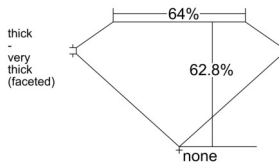

GIA®

FACSIMILE

GIA REPORT 1543292896

Verify this report at GIA.edu

GIA NATURAL DIAMOND DOSSIER®

December 24, 2025
GIA Report Number 1543292896
Shape and Cutting Style ..... Pear Brilliant
Measurements ..... 6.73 x 4.39 x 2.76 mm

GRADING RESULTS

Carat Weight ..... 0.50 carat
Color Grade ..... F
Clarity Grade VS1

ADDITIONAL GRADING INFORMATION

Polish ..... Excellent
Symmetry ..... Excellent
Fluorescence ..... Faint
Clarity Characteristics..... Crystal, Feather, Pinpoint
Inscription(s): GIA 1543292896

PROPORTIONS

Profile not to actual proportions

GRADING SCALES

GIA COLOR SCALE		GIA CLARITY SCALE	
COLORLESS	D	VERY VERY SLIGHTLY INCLUDED	FLAWLESS
	E		INTERNALLY FLAWLESS
	F		VVS₁
	G		VVS₂
	H		VS₁
	I		VS₂
	J		SI₁
	K		SI₂
	L		I₁
	M		I₂
NEAR COLORLESS	N	SLIGHTLY INCLUDED	I₃
	O		
	P		
	Q		
FAINT	R	INCLUDED	
	S		
	T		
	U		
VERT LIGHT	V		
	W		
	X		
	Y		
LIGHT	Z