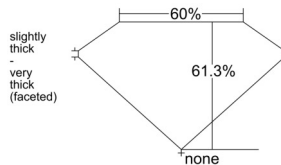

GIA®

FACSIMILE

GIA REPORT 1543307785

Verify this report at GIA.edu

GIA NATURAL DIAMOND DOSSIER®

January 05, 2026
GIA Report Number 1543307785
Shape and Cutting Style ..... Pear Brilliant
Measurements ..... 6.25 x 3.97 x 2.44 mm

GRADING RESULTS

Carat Weight ..... 0.35 carat
Color Grade ..... H
Clarity Grade VS1

ADDITIONAL GRADING INFORMATION

Polish ..... Excellent
Symmetry ..... Excellent
Fluorescence ..... None
Clarity Characteristics ..... Knot, Indented Natural
Inscription(s): GIA 1543307785

PROPORTIONS

Profile not to actual proportions

GRADING SCALES

GIA COLOR SCALE		GIA CLARITY SCALE			
COLORLESS	D	VERY VERY SLIGHTLY INCLUDED	FLAWLESS		
	E		INTERNALLY FLAWLESS		
	F	VERY SLIGHTLY INCLUDED	VVS₁		
	G		VVS₂		
	H		VS₁		
	NEAR COLORLESS	I	SLIGHTLY INCLUDED	VS₂	
		J		SI₁	
		FAINT	K	INCLUDED	SI₂
			L		I₁
			M		I₂
VERT LIGHT	N	LIGHT	I₃		
	O				
	P				
	Q				
	R