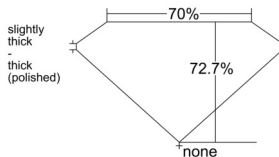

GIA®

FACSIMILE

GIA REPORT 1543322649

Verify this report at GIA.edu

GIA NATURAL DIAMOND DOSSIER®

December 26, 2025
GIA Report Number 1543322649
Shape and Cutting Style ..... **Square Modified Brilliant**
Measurements ..... **3.76 x 3.76 x 2.73 mm**

GRADING RESULTS

Carat Weight ..... 0.33 carat
Color Grade ..... **E**
Clarity Grade **VVS1**

ADDITIONAL GRADING INFORMATION

Polish ..... **Excellent**
Symmetry ..... **Very Good**
Fluorescence ..... **None**
Clarity Characteristics ..... **Pinpoint, Feather**
Inscription(s): GIA 1543322649

PROPORTIONS

Profile not to actual proportions

GRADING SCALES

GIA COLOR SCALE		GIA CLARITY SCALE			
COLORLESS	D	VERY VERY SLIGHTLY INCLUDED	FLAWLESS		
	E		INTERNALLY FLAWLESS		
	F		VVS₁		
	NEAR COLORLESS	G	VERY SLIGHTLY INCLUDED	VVS₂	
		H		VS₁	
		FAINT	I	SLIGHTLY INCLUDED	VS₂
			J		SI₁
	K		SI₂		
	VERT LIGHT		L	INCLUDED	I₁
			M		I₂
N			I₃		
O					
P					
Q					
R					
LIGHT	S				
	T				
	U				
	V				
	W				
	X				
	Y				
	Z