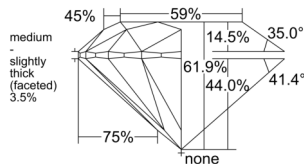

GIA®

FACSIMILE

GIA REPORT 1543347173

Verify this report at GIA.edu

GIA NATURAL DIAMOND DOSSIER®

December 31, 2025
GIA Report Number 1543347173
Shape and Cutting Style ..... Round Brilliant
Measurements ..... 3.87 - 3.89 x 2.40 mm

GRADING RESULTS

Carat Weight ..... 0.22 carat
Color Grade ..... F
Clarity Grade VS2
Cut Grade ..... Excellent

ADDITIONAL GRADING INFORMATION

Polish ..... Excellent
Symmetry ..... Excellent
Fluorescence ..... Faint
Clarity Characteristics ..... Crystal, Feather, Cloud
Inscription(s): GIA 1543347173

PROPORTIONS

Profile to actual proportions