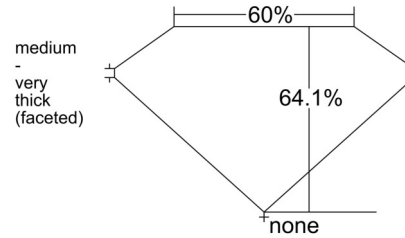

PROPORTIONS

Profile not to actual proportions