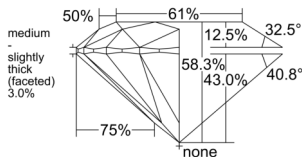

GIA®

FACSIMILE

GIA REPORT 1543358954

Verify this report at GIA.edu

GIA NATURAL DIAMOND DOSSIER®

January 05, 2026
GIA Report Number 1543358954
Shape and Cutting Style ..... Round Brilliant
Measurements ..... 5.04 - 5.07 x 2.95 mm

GRADING RESULTS

Carat Weight ..... 0.46 carat
Color Grade ..... F
Clarity Grade VS2
Cut Grade ..... Excellent

ADDITIONAL GRADING INFORMATION

Polish ..... Excellent
Symmetry ..... Excellent
Fluorescence ..... None
Clarity Characteristics..... Crystal, Cloud, Feather
Inscription(s): GIA 1543358954

PROPORTIONS

Profile to actual proportions