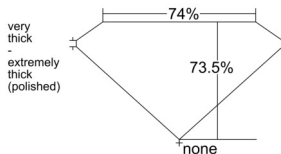

GIA®

FACSIMILE

GIA REPORT 1543371824

Verify this report at GIA.edu

GIA NATURAL DIAMOND DOSSIER®

January 05, 2026
GIA Report Number 1543371824
Shape and Cutting Style ..... Square Modified Brilliant
Measurements ..... 4.18 x 4.04 x 2.97 mm

GRADING RESULTS

Carat Weight ..... 0.47 carat
Color Grade ..... G
Clarity Grade VS2

ADDITIONAL GRADING INFORMATION

Polish ..... Very Good
Symmetry ..... Very Good
Fluorescence ..... None
Clarity Characteristics ..... Crystal
Inscription(s): GIA 1543371824

PROPORTIONS

Profile not to actual proportions

GRADING SCALES

GIA COLOR SCALE		GIA CLARITY SCALE			
COLORLESS	D	VERY VERY SLIGHTLY INCLUDED	FLAWLESS		
	E		INTERNALLY FLAWLESS		
	F		VVS₁		
	NEAR COLORLESS	G	VERY SLIGHTLY INCLUDED	VVS₂	
		H		VS₁	
		FAINT	I	SLIGHTLY INCLUDED	VS₂
			J		SI₁
			K		SI₂
	LIGHT	L	INCLUDED	I₁	
		M		I₂	
N		I₃			
O					
P					
Q					
R					
S