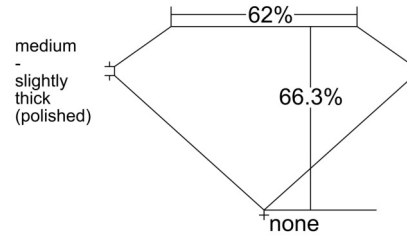

GIA NATURAL DIAMOND GRADING REPORT

January 13, 2026  
 GIA Report Number ..... 1543439431  
 Shape and Cutting Style ..... Emerald Cut  
 Measurements ..... 6.72 x 4.78 x 3.17 mm

GRADING RESULTS

Carat Weight ..... 1.02 carat  
 Color Grade ..... E  
 Clarity Grade ..... VVS1

Profile not to actual proportions

CLARITY CHARACTERISTICS

KEY TO SYMBOLS\*

- Pinpoint
- ☉ Cloud
- ~ Feather

\* Red symbols denote internal characteristics (inclusions). Green or black symbols denote external characteristics (blemishes). Diagram is an approximate representation of the diamond, and symbols shown indicate type, position, and approximate size of clarity characteristics. All clarity characteristics may not be shown. Details of finish are not shown.