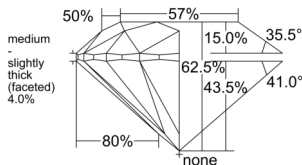

GIA®

FACSIMILE

GIA REPORT 1543457736

Verify this report at GIA.edu

GIA NATURAL DIAMOND DOSSIER®

January 19, 2026
GIA Report Number 1543457736
Shape and Cutting Style ..... Round Brilliant
Measurements ..... 5.82 - 5.84 x 3.64 mm

GRADING RESULTS

Carat Weight ..... 0.76 carat
Color Grade ..... F
Clarity Grade VS1
Cut Grade ..... Excellent

ADDITIONAL GRADING INFORMATION

Polish ..... Excellent
Symmetry ..... Excellent
Fluorescence ..... None
Clarity Characteristics ..... Crystal, Feather, Cloud
Inscription(s): GIA 1543457736

PROPORTIONS

GRADING SCALES

GIA COLOR SCALE	GIA CLARITY SCALE	GIA CUT SCALE	
D	FLAWLESS	EXCELLENT	
E	INTERNALLY FLAWLESS		
F		VVS₁	VERY GOOD
G	VVS₂		
H	VS₁	GOOD	
I	VS₂		
J	SI₁	FAIR	
K	SI₂		
L	I₁	POOR	
M			
N			
O	I₂		
P			
Q			
R	I₃		
S			
T			
U			
V			
W			
X			
Y			
Z