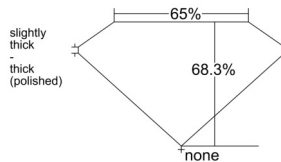

GIA®

FACSIMILE

GIA REPORT 1543478019

Verify this report at GIA.edu

GIA NATURAL DIAMOND DOSSIER®

January 20, 2026
GIA Report Number 1543478019
Shape and Cutting Style ..... Square Emerald Cut
Measurements ..... 4.38 x 4.37 x 2.99 mm

GRADING RESULTS

Carat Weight ..... 0.52 carat
Color Grade ..... E
Clarity Grade VS1

ADDITIONAL GRADING INFORMATION

Polish ..... Excellent
Symmetry ..... Excellent
Fluorescence ..... Faint
Clarity Characteristics ..... Crystal, Cloud, Needle
Inscription(s): GIA 1543478019

PROPORTIONS

Profile not to actual proportions

GRADING SCALES

GIA COLOR SCALE		GIA CLARITY SCALE			
COLORLESS	D	VERY VERY SLIGHTLY INCLUDED	FLAWLESS		
	E		INTERNALLY FLAWLESS		
	F		VS₁		
	NEAR COLORLESS	G	VERY SLIGHTLY INCLUDED	VS₂	
		H		VS₁	
		FAINT	I	SLIGHTLY INCLUDED	VS₂
			J		SI₁
	LIGHT		K	INCLUDED	SI₂
			L		I₁
		M	I₂		
N		I₃			
O					
P					
Q					
R					
S					
T					
U					
V					
W					
X					
Y					
Z