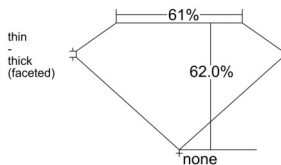

GIA®

FACSIMILE

GIA REPORT 1543557777

Verify this report at GIA.edu

GIA NATURAL DIAMOND DOSSIER®

February 02, 2026
GIA Report Number 1543557777
Shape and Cutting Style ..... Heart Brilliant
Measurements ..... 5.15 x 6.00 x 3.72 mm

GRADING RESULTS

Carat Weight ..... 0.67 carat
Color Grade ..... H
Clarity Grade VS2

ADDITIONAL GRADING INFORMATION

Polish ..... Excellent
Symmetry ..... Very Good
Fluorescence ..... None
Clarity Characteristics..... Cloud, Crystal, Feather
Inscription(s): GIA 1543557777

PROPORTIONS

Profile not to actual proportions

GRADING SCALES

GIA COLOR SCALE		GIA CLARITY SCALE			
COLORLESS	D	VERY VERY SLIGHTLY INCLUDED	FLAWLESS		
	E		INTERNALLY FLAWLESS		
	F	VERY SLIGHTLY INCLUDED	VVS₁		
	G		VVS₂		
	H		VS₁		
	NEAR COLORLESS	I	SLIGHTLY INCLUDED	VS₂	
		J		SI₁	
		FAINT	K	INCLUDED	SI₂
			L		I₁
			M		I₂
VERT LIGHT	N	INCLUDED	I₃		
	O				
	P				
	Q				
	R				
LIGHT	S				
	T				
	U				
	V				
	W				
	X				
	Y				
	Z