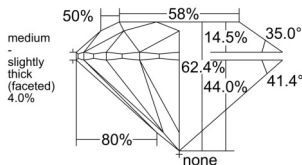

GIA®

FACSIMILE

GIA REPORT 1543562754

Verify this report at GIA.edu

GIA NATURAL DIAMOND DOSSIER®

February 03, 2026
GIA Report Number 1543562754
Shape and Cutting Style ..... Round Brilliant
Measurements ..... 4.44 - 4.47 x 2.78 mm

GRADING RESULTS

Carat Weight ..... 0.34 carat
Color Grade ..... G
Clarity Grade VS1
Cut Grade ..... Excellent

ADDITIONAL GRADING INFORMATION

Polish ..... Excellent
Symmetry ..... Excellent
Fluorescence ..... Medium Blue
Clarity Characteristics ..... Crystal
Inscription(s): GIA 1543562754

PROPORTIONS

GRADING SCALES

GIA COLOR SCALE	GIA CLARITY SCALE	GIA CUT SCALE	
D	FLAWLESS	EXCELLENT	
E	INTERNALLY FLAWLESS		
F		VVS₁	VERY GOOD
G	VVS₂		
H	VS₁	GOOD	
I	VS₂		
J	SI₁	FAIR	
K	SI₂		
L	I₁	POOR	
M			
N			
O	I₂		
P			
Q			
R	I₃		
S			
T			
U			
V			
W			
X			
Y			
Z