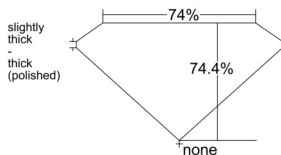

GIA®

FACSIMILE

GIA REPORT 1543581463

Verify this report at GIA.edu

GIA NATURAL DIAMOND DOSSIER®

February 04, 2026
GIA Report Number 1543581463
Shape and Cutting Style ..... Square Modified Brilliant
Measurements ..... 4.16 x 4.03 x 3.00 mm

GRADING RESULTS

Carat Weight ..... 0.40 carat
Color Grade ..... F
Clarity Grade VVS2

ADDITIONAL GRADING INFORMATION

Polish ..... Very Good
Symmetry ..... Very Good
Fluorescence ..... None
Clarity Characteristics ..... Feather, Pinpoint
Inscription(s): GIA 1543581463

PROPORTIONS

Profile not to actual proportions

GRADING SCALES

GIA COLOR SCALE		GIA CLARITY SCALE			
COLORLESS	D	VERY VERY SLIGHTLY INCLUDED	FLAWLESS		
	E		INTERNALLY FLAWLESS		
	F		VVS₁		
	NEAR COLORLESS	G	VERY SLIGHTLY INCLUDED	VVS₂	
		H		VS₁	
		FAINT	I	SLIGHTLY INCLUDED	VS₂
			J		SI₁
			K		SI₂
	LIGHT	L	INCLUDED	I₁	
		M		I₂	
N		I₃			
O					
P					
Q					
R