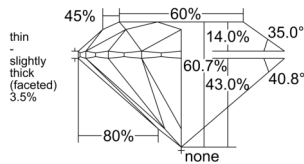

GIA®

FACSIMILE

GIA REPORT

1543624661

Verify this report at GIA.edu

GIA NATURAL DIAMOND DOSSIER®

February 12, 2026
GIA Report Number 1543624661
Shape and Cutting Style ..... Round Brilliant
Measurements ..... 3.67 - 3.69 x 2.23 mm

GRADING RESULTS

Carat Weight ..... 0.18 carat
Color Grade ..... E
Clarity Grade VS1
Cut Grade ..... Excellent

ADDITIONAL GRADING INFORMATION

Polish ..... Excellent
Symmetry ..... Excellent
Fluorescence ..... None
Clarity Characteristics ..... Cloud, Pinpoint
Inscription(s): GIA 1543624661

PROPORTIONS

Profile to actual proportions