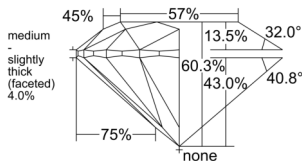

GIA®

FACSIMILE

GIA REPORT 1543684789

Verify this report at GIA.edu

GIA NATURAL DIAMOND DOSSIER®

March 16, 2026
GIA Report Number 1543684789
Shape and Cutting Style ..... Round Brilliant
Measurements ..... 5.45 - 5.48 x 3.30 mm

GRADING RESULTS

Carat Weight ..... 0.60 carat
Color Grade ..... D
Clarity Grade VS2
Cut Grade ..... Excellent

ADDITIONAL GRADING INFORMATION

Polish ..... Excellent
Symmetry ..... Excellent
Fluorescence ..... None
Clarity Characteristics..... Feather, Crystal, Indented Natural
Inscription(s): GIA 1543684789

PROPORTIONS

Profile to actual proportions