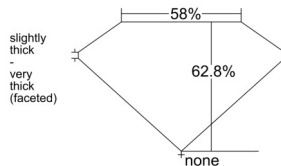

GIA®

FACSIMILE

GIA REPORT 1543697184

Verify this report at GIA.edu

GIA NATURAL DIAMOND DOSSIER®

February 24, 2026
GIA Report Number 1543697184
Shape and Cutting Style ..... Marquise Brilliant
Measurements ..... 7.24 x 3.93 x 2.46 mm

GRADING RESULTS

Carat Weight ..... 0.40 carat
Color Grade ..... D
Clarity Grade VS1

ADDITIONAL GRADING INFORMATION

Polish ..... Very Good
Symmetry ..... Very Good
Fluorescence ..... Faint
Clarity Characteristics ..... Cloud, Needle, Pinpoint
Inscription(s): GIA 1543697184

PROPORTIONS

Profile not to actual proportions

GRADING SCALES

GIA COLOR SCALE		GIA CLARITY SCALE			
COLORLESS	D	VERY VERY SLIGHTLY INCLUDED	FLAWLESS		
	E		INTERNALLY FLAWLESS		
	F	VERY SLIGHTLY INCLUDED	VS₁		
	G		VS₂		
	H		VS₁		
	NEAR COLORLESS	I	SLIGHTLY INCLUDED	VS₂	
		J		SI₁	
		FAINT	K	INCLUDED	SI₂
			L		I₁
			M		I₂
VERT LIGHT	N	LIGHT	I₃		
	O				
	P				
	Q				
	R