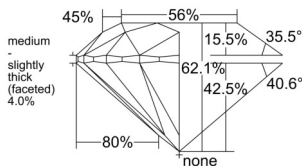

GIA®

FACSIMILE

GIA REPORT 1543697457

Verify this report at GIA.edu

GIA NATURAL DIAMOND DOSSIER®

February 25, 2026
GIA Report Number 1543697457
Shape and Cutting Style ..... Round Brilliant
Measurements ..... 4.83 - 4.84 x 3.00 mm

GRADING RESULTS

Carat Weight ..... 0.43 carat
Color Grade ..... G
Clarity Grade VS1
Cut Grade ..... Excellent

ADDITIONAL GRADING INFORMATION

Polish ..... Excellent
Symmetry ..... Excellent
Fluorescence ..... None
Clarity Characteristics ..... Cloud, Pinpoint
Inscription(s): GIA 1543697457

PROPORTIONS

GRADING SCALES

GIA COLOR SCALE

COLORLESS	D
	E
	F
	G
	H
	I
	J
NEAR COLORLESS	K
	L
FAIN	M
	N
	O
	P
	Q
VERY LIGHT	R
	S
	T
	U
	V
	W
	X
	Y
LIGHT	Z

GIA CLARITY SCALE

FLAWLESS	INTERNAL FLAWLESS	
		FLAWLESS
VERY VERY SLIGHTLY INCLUDED	VVS₁	
	VVS₂	
VERY SLIGHTLY INCLUDED	VS₁	
	VS₂	
SLIGHTLY INCLUDED	SI₁	
	SI₂	
INCLUDED	I₁	
	I₂	
	I₃	

GIA CUT SCALE

EXCELLENT	
	VERY GOOD
GOOD	
FAIR	
POOR