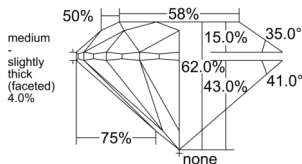

GIA®

FACSIMILE

GIA REPORT 1543710941

Verify this report at GIA.edu

GIA NATURAL DIAMOND DOSSIER®

March 05, 2026
GIA Report Number 1543710941
Shape and Cutting Style ..... Round Brilliant
Measurements ..... 4.55 - 4.58 x 2.83 mm

GRADING RESULTS

Carat Weight ..... 0.36 carat
Color Grade ..... E
Clarity Grade VS1
Cut Grade ..... Very Good

ADDITIONAL GRADING INFORMATION

Polish ..... Good
Symmetry ..... Very Good
Fluorescence ..... None
Clarity Characteristics ..... Feather, Needle, Pinpoint
Inscription(s): GIA 1543710941

PROPORTIONS

Profile to actual proportions

GRADING SCALES

GIA COLOR SCALE	GIA CLARITY SCALE	GIA CUT SCALE	
D	FLAWLESS	EXCELLENT	
E	INTERNALLY FLAWLESS		
F		VVS₁	VERY GOOD
G	VVS₂		
H	VS₁	GOOD	
I	VS₂		
J	SI₁	FAIR	
K	SI₂		
L	I₁	POOR	
M	I₂		
N	I₃		
O			
P			
Q			
R			
S			
T			
U			
V			
W			
X			
Y			
Z