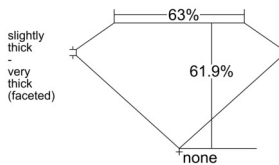

GIA®

FACSIMILE

GIA REPORT 1543712266

Verify this report at GIA.edu

GIA NATURAL DIAMOND DOSSIER®

February 26, 2026
GIA Report Number 1543712266
Shape and Cutting Style ..... Pear Brilliant
Measurements ..... 6.76 x 4.40 x 2.72 mm

GRADING RESULTS

Carat Weight ..... 0.50 carat
Color Grade ..... D
Clarity Grade VS2

ADDITIONAL GRADING INFORMATION

Polish ..... Excellent
Symmetry ..... Very Good
Fluorescence ..... Faint
Clarity Characteristics ..... Crystal
Inscription(s): GIA 1543712266

PROPORTIONS

Profile not to actual proportions

GRADING SCALES

GIA COLOR SCALE		GIA CLARITY SCALE			
COLORLESS	D	VERY VERY SLIGHTLY INCLUDED	FLAWLESS		
	E		INTERNALLY FLAWLESS		
	F	VERY SLIGHTLY INCLUDED	VVS₁		
	G		VVS₂		
	H		VS₁		
	NEAR COLORLESS	I	SLIGHTLY INCLUDED	VS₂	
		J		SI₁	
		FAINT	K	INCLUDED	SI₂
			L		I₁
			M		I₂
VERT LIGHT	N	LIGHT	I₃		
	O				
	P				
	Q				
	R