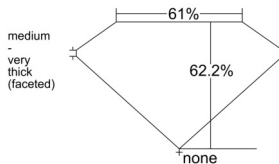

GIA®

FACSIMILE

GIA REPORT 1543730568

Verify this report at GIA.edu

GIA NATURAL DIAMOND DOSSIER®

March 02, 2026
GIA Report Number 1543730568
Shape and Cutting Style ..... Pear Brilliant
Measurements ..... 5.63 x 3.81 x 2.37 mm

GRADING RESULTS

Carat Weight ..... 0.30 carat
Color Grade ..... F
Clarity Grade VS2

ADDITIONAL GRADING INFORMATION

Polish ..... Excellent
Symmetry ..... Very Good
Fluorescence ..... None
Clarity Characteristics ..... Cloud, Crystal
Inscription(s): GIA 1543730568

PROPORTIONS

Profile not to actual proportions

GRADING SCALES

GIA COLOR SCALE		GIA CLARITY SCALE	
COLORLESS	D	VERY VERY SLIGHTLY INCLUDED	FLAWLESS
	E		INTERNALLY FLAWLESS
	F		VVS₁
	G		VVS₂
	H		VS₁
	I		VS₂
	J		SI₁
	K		SI₂
	L		I₁
	M		I₂
NEAR COLORLESS	N	SLIGHTLY INCLUDED	I₃
	O		
	P		
	Q		
FAINT	R		
	S		
	T		
	U		
VERT LIGHT	V		
	W		
	X		
	Y		
LIGHT	Z