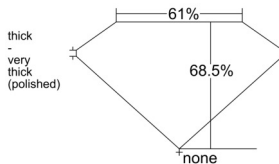

GIA®

FACSIMILE

GIA REPORT 1543738978

Verify this report at GIA.edu

GIA NATURAL DIAMOND DOSSIER®

March 04, 2026
GIA Report Number 1543738978
Shape and Cutting Style ..... Square Emerald Cut
Measurements ..... 5.01 x 4.93 x 3.37 mm

GRADING RESULTS

Carat Weight ..... 0.76 carat
Color Grade ..... G
Clarity Grade VS2

ADDITIONAL GRADING INFORMATION

Polish ..... Excellent
Symmetry ..... Very Good
Fluorescence ..... Medium Blue
Clarity Characteristics ..... Cloud, Crystal
Inscription(s): GIA 1543738978

PROPORTIONS

Profile not to actual proportions

GRADING SCALES

GIA COLOR SCALE		GIA CLARITY SCALE			
COLORLESS	D	VERY VERY SLIGHTLY INCLUDED	FLAWLESS		
	E		INTERNALLY FLAWLESS		
	F		VVS₁		
	NEAR COLORLESS	G	VERY SLIGHTLY INCLUDED	VVS₂	
		H		VS₁	
		FANT	I	SLIGHTLY INCLUDED	VS₂
			J		SI₁
	LIGHT	K	INCLUDED	SI₂	
		L		I₁	
		M		I₂	
VERT LIGHT		N	INCLUDED	I₃	
		O			
		P			
		Q			
		R