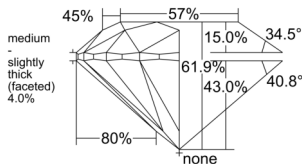

GIA®

FACSIMILE

GIA REPORT

1543742584

Verify this report at GIA.edu

GIA NATURAL DIAMOND DOSSIER®

March 03, 2026
GIA Report Number 1543742584
Shape and Cutting Style ..... Round Brilliant
Measurements ..... 3.84 - 3.87 x 2.39 mm

GRADING RESULTS

Carat Weight ..... 0.22 carat
Color Grade ..... G
Clarity Grade VS1
Cut Grade ..... Excellent

ADDITIONAL GRADING INFORMATION

Polish ..... Excellent
Symmetry ..... Excellent
Fluorescence ..... None
Clarity Characteristics ..... Cloud, Needle
Inscription(s): GIA 1543742584

PROPORTIONS

Profile to actual proportions