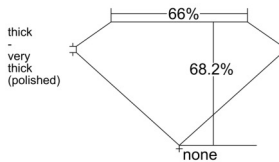

GIA®

FACSIMILE

GIA REPORT 1543752649

Verify this report at gia.edu

GIA NATURAL DIAMOND DOSSIER®

March 05, 2026
GIA Report Number 1543752649
Shape and Cutting Style ..... Square Emerald Cut
Measurements ..... 5.07 x 4.97 x 3.39 mm

GRADING RESULTS

Carat Weight ..... 0.80 carat
Color Grade ..... E
Clarity Grade VS1

ADDITIONAL GRADING INFORMATION

Polish ..... Excellent
Symmetry ..... Very Good
Fluorescence ..... None
Clarity Characteristics ..... Cloud, Crystal
Inscription(s): GIA 1543752649

PROPORTIONS

Profile not to actual proportions

GRADING SCALES

GIA COLOR SCALE		GIA CLARITY SCALE			
COLORLESS	D	VERY VERY SLIGHTLY INCLUDED	FLAWLESS		
	E		INTERNALLY FLAWLESS		
	F		VS₁		
	NEAR COLORLESS	G	VERY SLIGHTLY INCLUDED	VS₂	
		H		VS₁	
		FAINT	I	SLIGHTLY INCLUDED	VS₂
			J		SI₁
			K		SI₂
	LIGHT	L	INCLUDED	I₁	
		M		I₂	
N		NOT GRADED	I₃		
O					
P					
Q					
R					
S					
T					
U					
V					
W					
X					
Y					
Z