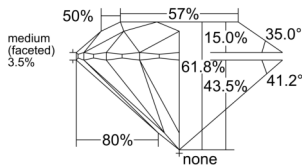

GIA®

FACSIMILE

GIA REPORT

1543754396

Verify this report at GIA.edu

GIA NATURAL DIAMOND DOSSIER®

March 06, 2026
GIA Report Number **1543754396**
Shape and Cutting Style ..... **Round Brilliant**
Measurements ..... **3.94 - 3.96 x 2.44 mm**

GRADING RESULTS

Carat Weight ..... **0.23 carat**
Color Grade ..... **F**
Clarity Grade **VS2**
Cut Grade ..... **Excellent**

ADDITIONAL GRADING INFORMATION

Polish ..... **Excellent**
Symmetry ..... **Excellent**
Fluorescence ..... **None**
Clarity Characteristics..... **Cloud, Crystal, Feather**
Inscription(s): **GIA 1543754396**

PROPORTIONS

Profile to actual proportions

GRADING SCALES

GIA COLOR SCALE

COLOREDNESS	D
	E
	F
	G
	H
	I
NEAR COLORLESS	J
	K
	L
Faint	M
	N
	O
	P
	Q
Very Light	R
	S
	T
	U
	V
	W
	X
	Y
Light	Z

GIA CLARITY SCALE

VERY VERY SLIGHTLY INCLUDED	FLAWLESS
	INTERNALLY FLAWLESS
VERY SLIGHTLY INCLUDED	VVS₁
	VVS₂
SLIGHTLY INCLUDED	VS₁
	VS₂
INCLUDED	SI₁
	SI₂
	I₁
	I₂
	I₃

GIA CUT SCALE

EXCELLENT
VERY GOOD
GOOD
FAIR
POOR