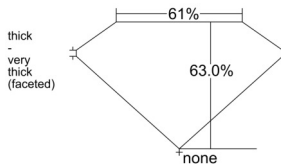

GIA®

FACSIMILE

GIA REPORT 1543757980

Verify this report at GIA.edu

GIA NATURAL DIAMOND DOSSIER®

March 06, 2026
GIA Report Number 1543757980
Shape and Cutting Style ..... Pear Brilliant
Measurements ..... 7.04 x 4.71 x 2.97 mm

GRADING RESULTS

Carat Weight ..... 0.60 carat
Color Grade ..... J
Clarity Grade VS2

ADDITIONAL GRADING INFORMATION

Polish ..... Excellent
Symmetry ..... Excellent
Fluorescence ..... None
Clarity Characteristics..... Cloud, Feather, Crystal
Inscription(s): GIA 1543757980

PROPORTIONS

Profile not to actual proportions

GRADING SCALES

GIA COLOR SCALE		GIA CLARITY SCALE	
COLORLESS	D	VERY VERY SLIGHTLY INCLUDED	FLAWLESS
	E		INTERNALLY FLAWLESS
	F		VVS₁
	G		VVS₂
	H		VS₁
	I		VS₂
	J		SI₁
	K		SI₂
	L		I₁
	M		I₂
NEAR COLORLESS	N	SLIGHTLY INCLUDED	I₃
	O		
	P		
	Q		
FAINT	R		
	S		
	T		
	U		
VERT LIGHT	V		
	W		
	X		
	Y		
LIGHT	Z