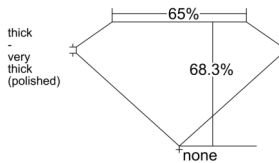

GIA®

FACSIMILE

GIA REPORT 1543759345

Verify this report at GIA.edu

GIA NATURAL DIAMOND DOSSIER®

March 06, 2026
GIA Report Number 1543759345
Shape and Cutting Style ..... Square Emerald Cut
Measurements ..... 4.88 x 4.79 x 3.27 mm

GRADING RESULTS

Carat Weight ..... 0.71 carat
Color Grade ..... H
Clarity Grade VS1

ADDITIONAL GRADING INFORMATION

Polish ..... Excellent
Symmetry ..... Excellent
Fluorescence ..... Medium Blue
Clarity Characteristics..... Crystal, Needle, Feather, Pinpoint
Inscription(s): GIA 1543759345

PROPORTIONS

Profile not to actual proportions

GRADING SCALES

GIA COLOR SCALE		GIA CLARITY SCALE	
COLORLESS	D	VERY VERY SLIGHTLY INCLUDED	FLAWLESS
	E		INTERNALLY FLAWLESS
	F		VVS₁
	G		VVS₂
	H		VS₁
	I		VS₂
	J		SI₁
	K		SI₂
	L		I₁
	M		I₂
NEAR COLORLESS	N	SLIGHTLY INCLUDED	I₃
	O		
	P		
	Q		
FAINT	R		
	S		
	T		
	U		
VERT LIGHT	V		
	W		
	X		
	Y		
LIGHT	Z